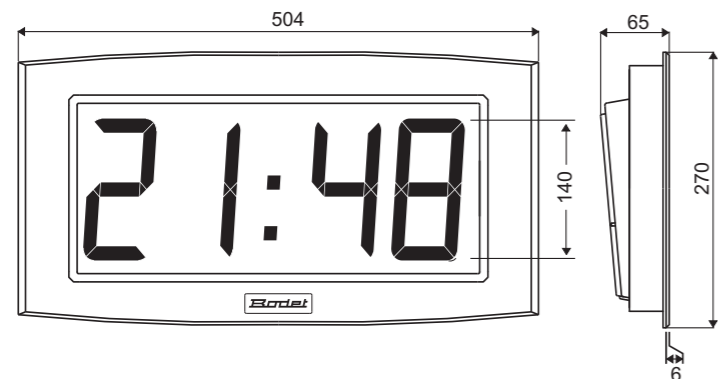

Cristalys 77