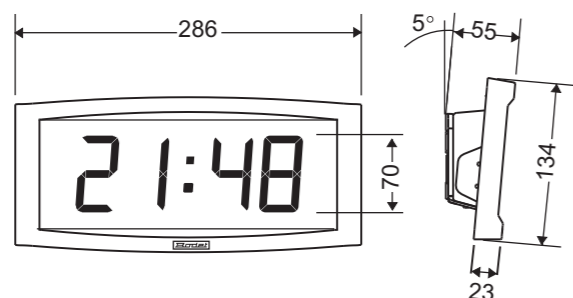

Dimensions in mm

Cristalys 7