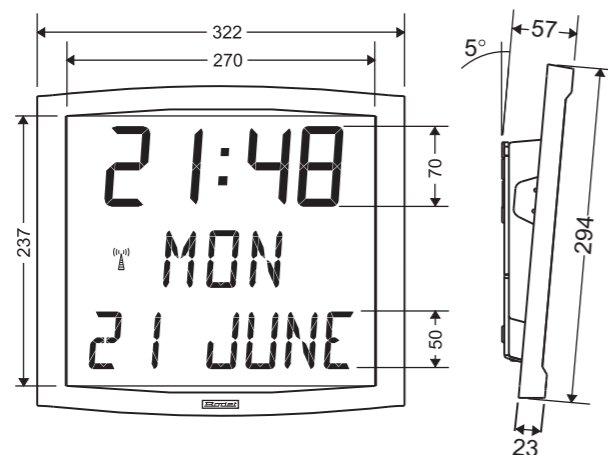

Cristalys Date

Cristalys Ellipse