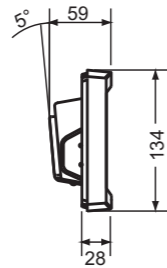

## Dimensions in mm

*Opalys 7*

*Opalys 14*

*Opalys Date / Ellipse*

*Opalys*

Backlighting  
LCD clocks

**Bodet**

PO BOX 1  
49340 TREMENTINES  
FRANCE

Day and week number

Second counter

	OPALYS 7	OPALYS 14	OPALYS ELLIPSE	OPALYS DATE
Digit height	70 mm	140 mm	Digit 60 mm Letters 40 mm	Digit 70 mm Letters 50 mm
Readability	30	60	25	30
Weight in kg	0,7	2	1,4	1,4