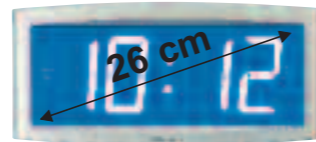

Dimensions in mm

Opalys 7