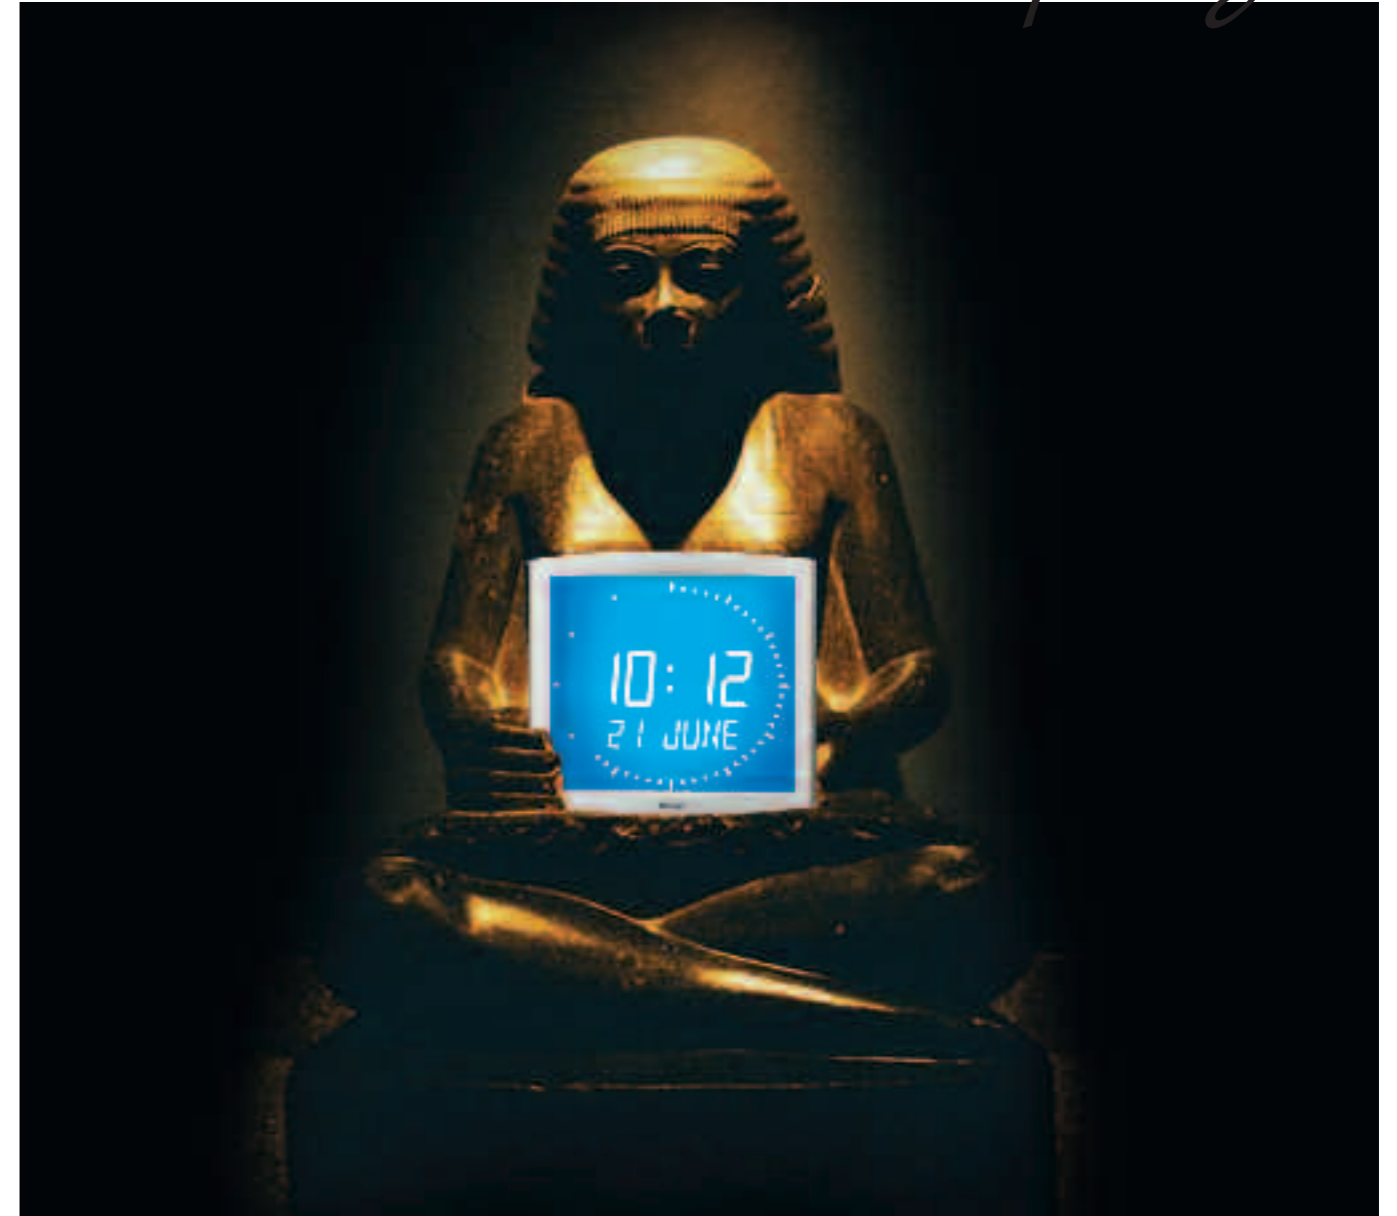

Options and mounting accessories

■ Table bracket

■ Double sided bracket

■ Recessed mounted plate

Dimensions in mm

Opalys 7

Opalys 14

Opalys Date / Ellipse

Opalys

Backlighting
LCD clocks

Bodet

PO BOX 1
49340 TREMENTINES
FRANCE

Tel. (33) 2 41 71 72 00
Fax (33) 2 41 71 72 02
E-mail: export@bodet.com
Internet: www.bodet.com

Technical features and
aesthetical aspects
are subject to change
without notice

Sprinkler-02.41.55.05-Ref. 653591 D0708

Bodet