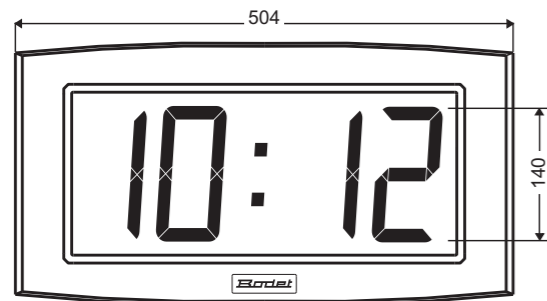

Options and mounting accessories

■ Table bracket

■ Double sided bracket

■ Recessed mounted plate

Dimensions in mm

Opalys 7

Opalys 14

Opalys Date / Ellipse

Opalys

Backlighting
LCD clocks

Bodet

PO BOX 1
49340 TREMENTINES
FRANCE

Tel. (33) 2 41 71 72 00
Fax (33) 2 41 71 72 02
E-mail: export@bodet.com
Internet: www.bodet.com

Technical features and
aesthetical aspects
are subject to change
without notice

Sprinkler-02.41.55.05-Ref. 653591 D0708

Bodet