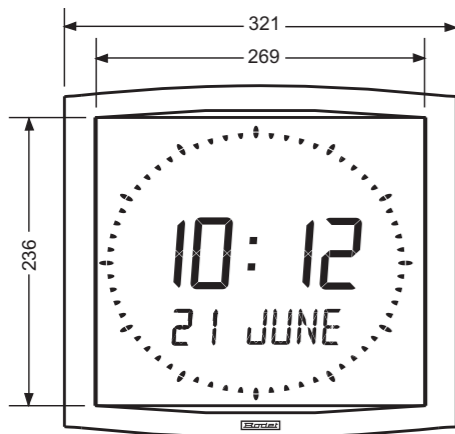

## Dimensions in mm

*Opalys 7*

*Opalys 14*

*Opalys Date / Ellipse*

*Opalys*

Backlighting  
LCD clocks

**Bodet**

PO BOX 1  
49340 TREMENTINES  
FRANCE

*Opalys 7* 7 cm display

Fixed or alternate display

24 hour display mode

12 hour display mode

Numerical date or week number

*Opalys 14* 14 cm display

Fixed or alternate display

Time display

Temperature display

Date or year display

*Opalys Ellipse* 6 cm display

Fixed or alternate display

Time and temperature display or numerical day/week

Multilingual alphanumerical date

Numerical date

Day and week number