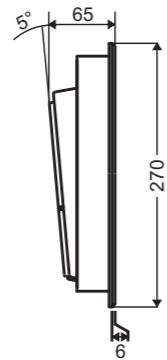

Options and mounting accessories

■ Table bracket

■ Double sided bracket

■ Recessed mounted plate

Dimensions in mm

Opalys 7

Opalys 14

Opalys Date / Ellipse

Opalys

Backlighting
LCD clocks

Bodet

PO BOX 1
49340 TREMENTINES
FRANCE

Tel. (33) 2 41 71 72 00
Fax (33) 2 41 71 72 02
E-mail: export@bodet.com
Internet: www.bodet.com

Technical features and
aesthetical aspects
are subject to change
without notice

Sprinkler-02.41.55.05-Ref. 653591 D0708

Bodet